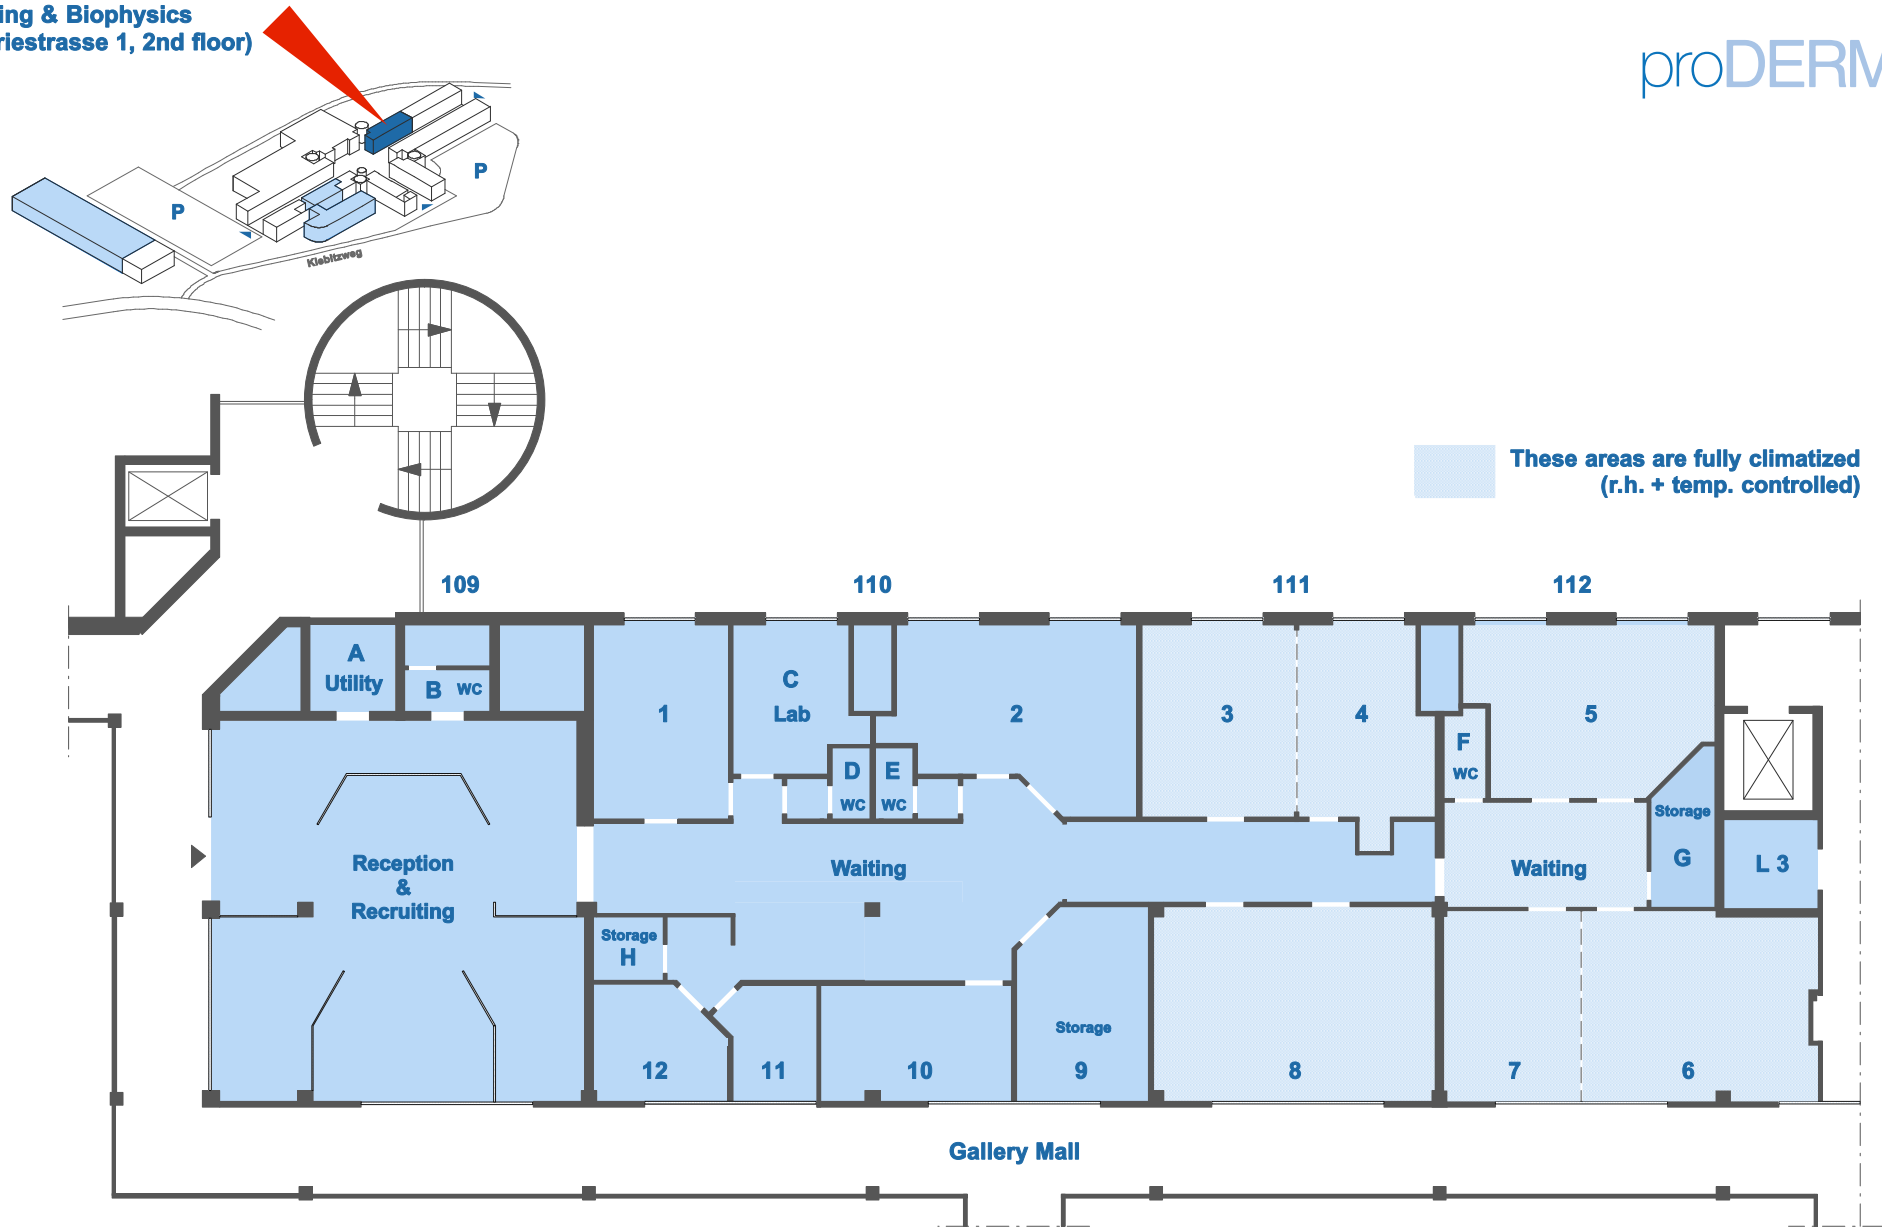

Recruiting & Biophysics  
(Industriestrasse 1, 2nd floor)

RB: Rekrutierung & Biophysik (490 m<sup>2</sup>)

Recruiting & Biophysics (490 m<sup>2</sup>)  
Building sections: 109 -112